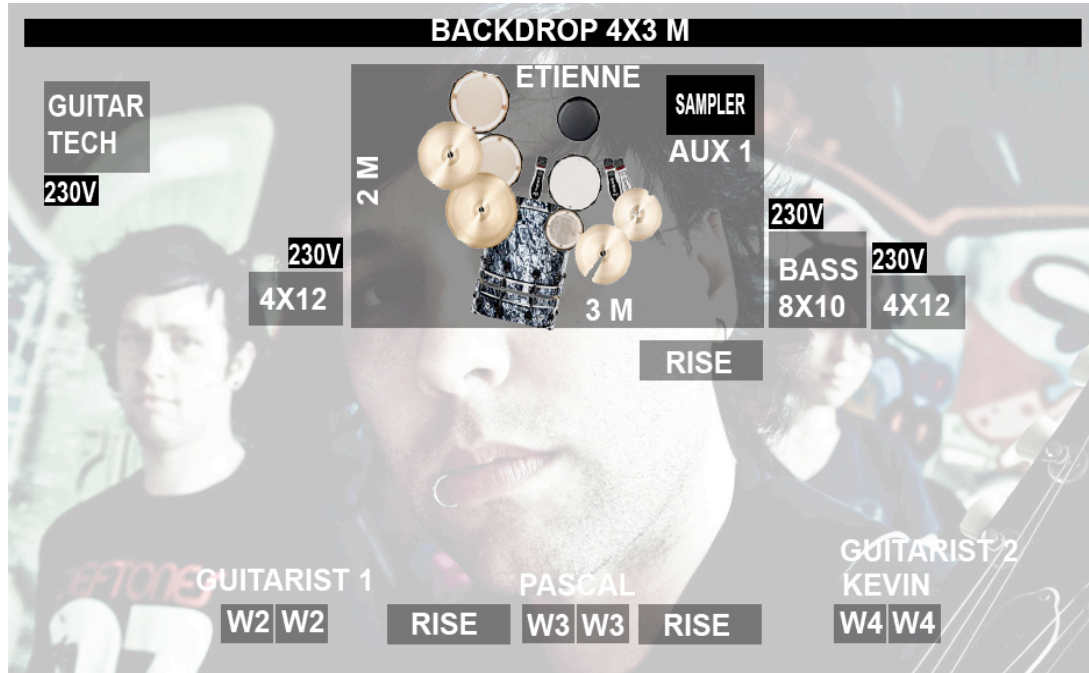

STAGE PLAN

WWW.KINKOBRA.COM